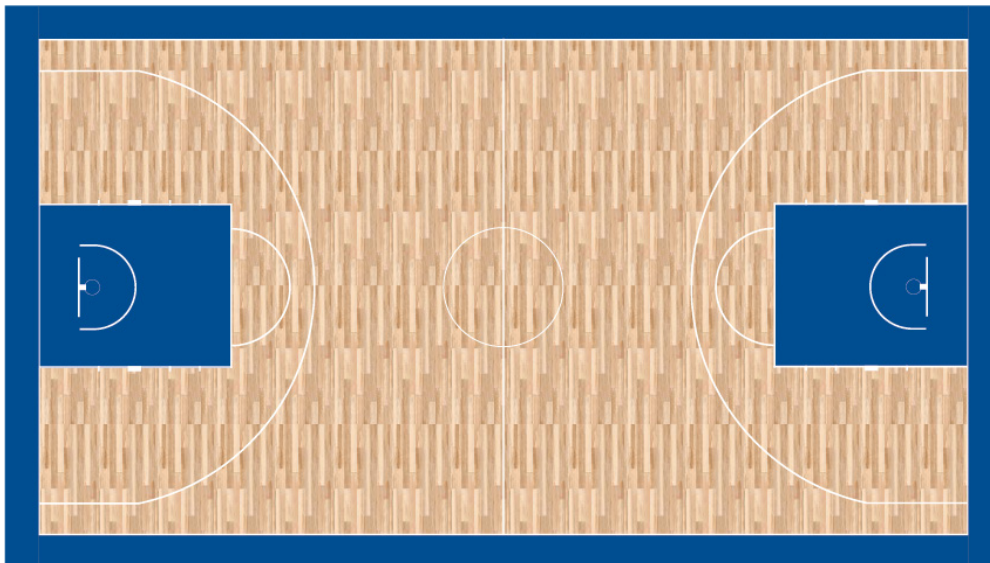

Temporary Sports Flooring Rollout Portable Court Basketball

The DYNAMIK Portable Rollout Basketball court creates a high performance sports surface suitable for International, National, Club or Community matches where single line marking, bespoke court, colour designs, or branding are an event requirement.

Colours

The DYNAMIK Portable Rollout Basketball Court is available in a range of court colours and line marking colours.

Line Marking Colours

Specification - Official FIBA/NCAA/
NBA Markings

Additional Paint Options

DYNAMIK also offer additional colour options for the key, perimeter and centre circle in the following colours - White/Black/Yellow/Green/Blue

Basketball Court Specifications

Size	
Playing Area	15m x 28m
Run Out	1m perimeter around playing area
Total Floor Space	17m x 30m
Colours	
Court	Wood Effect/Grey/Red/Orange/Green/Blue
Line Marking	White/Red/Black/Yellow (Spec - FIBA/NCAA/NBA)
Roll Quantity	
Playing Area	17 Rolls
Roll Size	
Height per roll (when rolled up)	1.8m
Width per roll (when rolled up)	0.4m
Total Storage space required	10 square meters
Roll Thickness	6.5mm
Performance Characteristics	
Abrasion Resistance	EN ISO 5470-1 - 66
Indentation Resistance	Shao A - 78
Shock Absorption	DIN14808 -30%
Friction Coefficient (Slip Resistance)	EN 13036-4 - 108
Estimated Installation Time	
4 hours - 3 Staff	
Estimated Removal Time	
1.5 hours - 3 Staff	
Accessories	
Line Marking Tape/ Roll Joining Tape - Single-Sided/ Joining Tape Applicator/ Roll Distribution Trolley/ Court Logos, Decals and Courtside boards.	