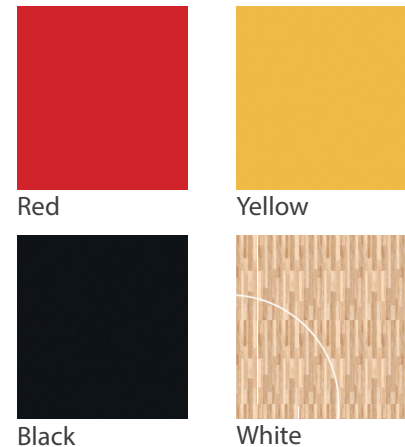

Colours

The DYNAMIK Portable Rollout Basketball Court is available in a range of court colours and line marking colours.

Line Marking Colours

Specification - Official FIBA/NCAA/
NBA Markings

Additional Paint Options

DYNAMIK also offer additional colour options for the key, perimeter and centre circle in the following colours - White/Black/Yellow/Green/Blue

Basketball Court Specifications

Size	
Playing Area	15m x 28m
Run Out	1m perimeter around playing area
Total Floor Space	17m x 30m
Colours	
Court	Wood Effect/Grey/Red/Orange/Green/Blue
Line Marking	White/Red/Black/Yellow (Spec - FIBA/NCAA/NBA)
Roll Quantity	
Playing Area	17 Rolls
Roll Size	
Height per roll (when rolled up)	1.8m
Width per roll (when rolled up)	0.4m
Total Storage space required	10 square meters
Roll Thickness	6.5mm
Performance Characteristics	
Abrasion Resistance	EN ISO 5470-1 - 66
Indentation Resistance	Shao A - 78
Shock Absorption	DIN14808 -30%
Friction Coefficient (Slip Resistance)	EN 13036-4 - 108
Estimated Installation Time	
4 hours - 3 Staff	
Estimated Removal Time	
1.5 hours - 3 Staff	
Accessories	
Line Marking Tape/ Roll Joining Tape - Single-Sided/ Joining Tape Applicator/ Roll Distribution Trolley/ Court Logos, Decals and Courtside boards.	