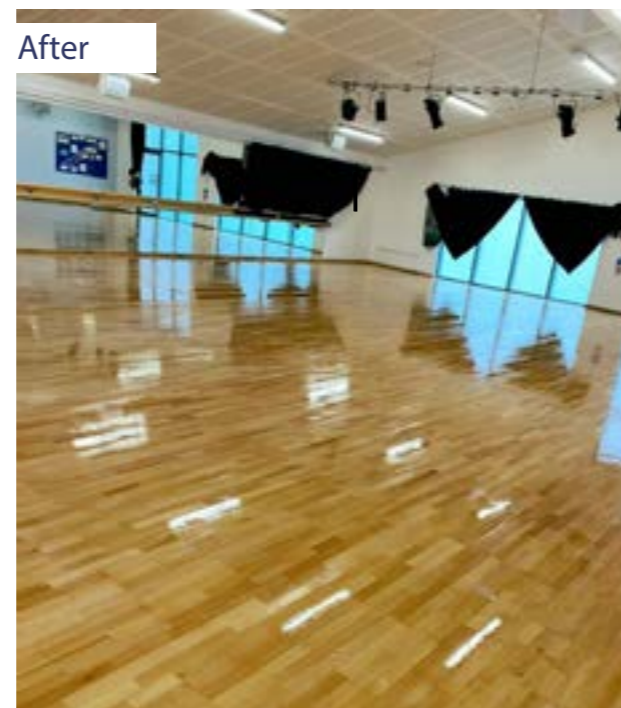

We offer Protection, Aftercare & Maintenance Services which help to preserve your Sports Hall, Studio or Village Hall, maintaining your floor system and surface throughout its life cycle.

Every floor requires regular Aftercare & Maintenance, not only to preserve aesthetics, but also it's performance characteristics. Failure to do so can lead to deterioration of the playing surface, potentially making it slippery and unsafe for users.

Our Services Include:

Deep Clean & Re-Seal - Timber Only

This process includes a chemical clean to remove contaminants that can build up over time, causing the floor to become slippery. DYNAMIK mechanically abraids the surface to create a key, in preparation for new lacquer seals to be applied.

Professional Deep Clean

This process is used to remove dirt, grease and contaminants. A build-up of these can cause your floor to become slippery, as well as looking old and faded.

Sanding & Re-Seal - Timber Only

This process allows the wooden floor to be taken back to the bare timber surface, removing any old lacquers or painted lines. The floor is left with a smooth finish ready for the new applications of seal and line markings.

Wooden/Synthetic Floor Repairs

This process allows for your wooden and synthetic floors to be maintained by repairing minor/major damage to protect the playing surface and sprung undercarriage.

Dance Studio - Sand & Re-Seal