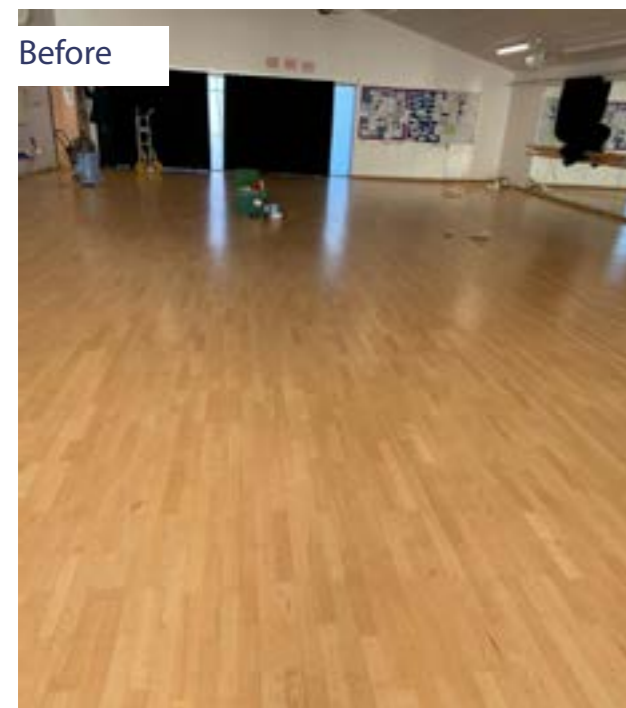

We offer Protection, Aftercare & Maintenance Services which help to preserve your Sports Hall, Studio or Village Hall, maintaining your floor system and surface throughout its life cycle.

Every floor requires regular Aftercare & Maintenance, not only to preserve aesthetics, but also it's performance characteristics. Failure to do so can lead to deterioration of the playing surface, potentially making it slippery and unsafe for users.

Our Services Include:

Deep Clean & Re-Seal - Timber Only

This process includes a chemical clean to remove contaminants that can build up over time, causing the floor to become slippery. DYNAMIK mechanically abraids the surface to create a key, in preparation for new lacquer seals to be applied.

Professional Deep Clean

This process is used to remove dirt, grease and contaminants. A build-up of these can cause your floor to become slippery, as well as looking old and faded.

Sanding & Re-Seal - Timber Only

This process allows the wooden floor to be taken back to the bare timber surface, removing any old lacquers or painted lines. The floor is left with a smooth finish ready for the new applications of seal and line markings.

Wooden/Synthetic Floor Repairs

This process allows for your wooden and synthetic floors to be maintained by repairing minor/major damage to protect the playing surface and sprung undercarriage.

Dance Studio - Sand & Re-Seal