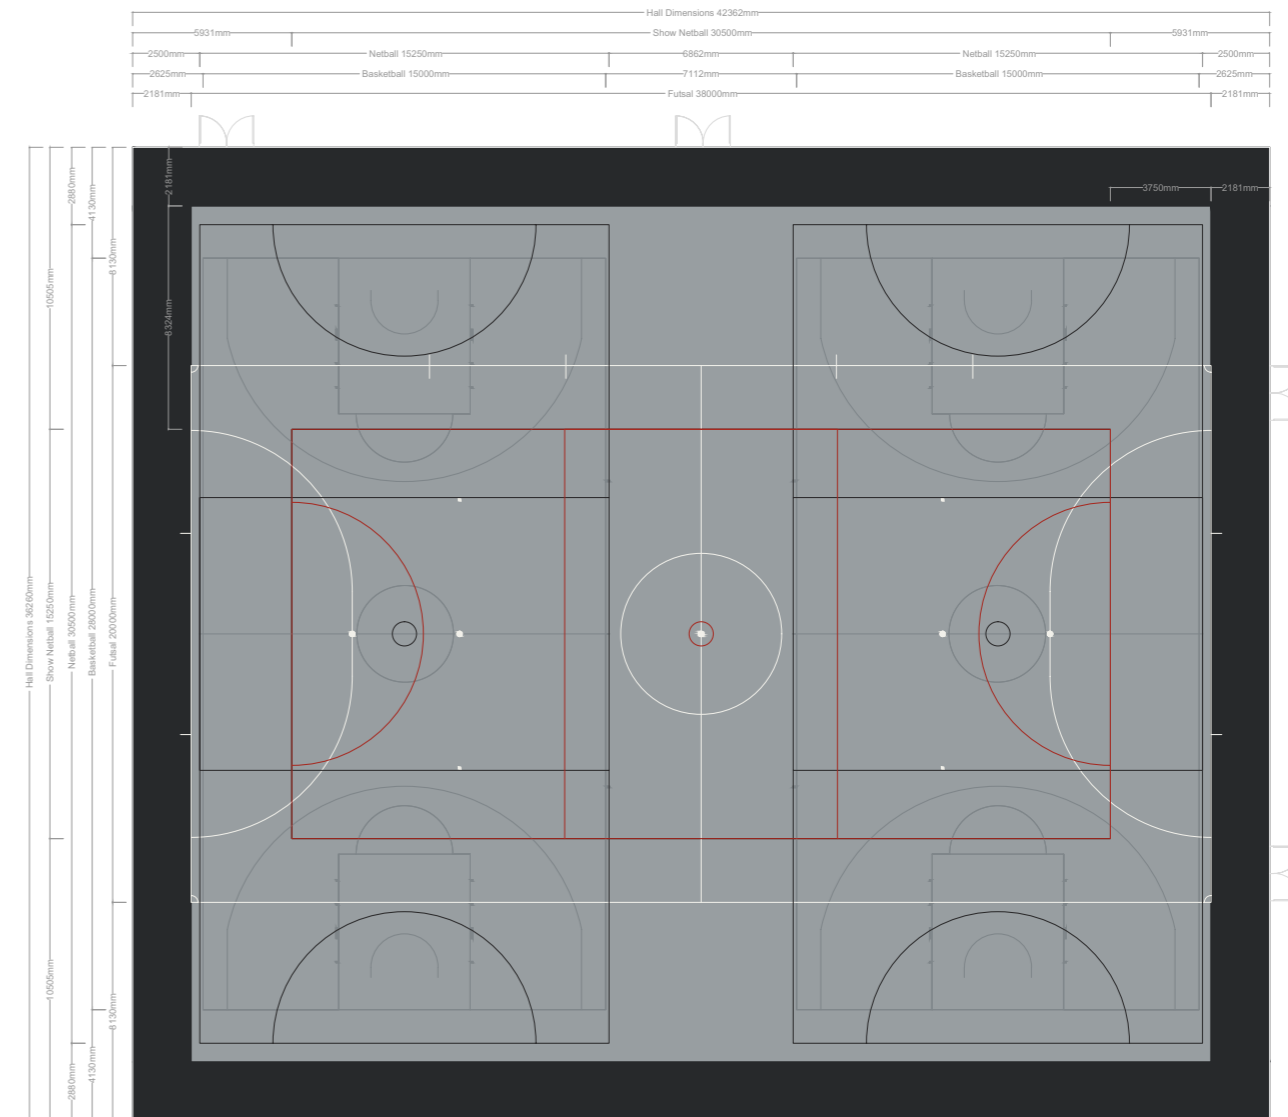

Before

During

After

DYNAMIK Bespoke Design & Line Marking Services

Line Marking

Line Marking is a vital component of your sports floor. We carry out the initial marking on your new sports floor and periodic re-marking due to wear and tear. The design and accuracy are key to your chosen sports, whether it is a multi-use, community or sport specific venue.