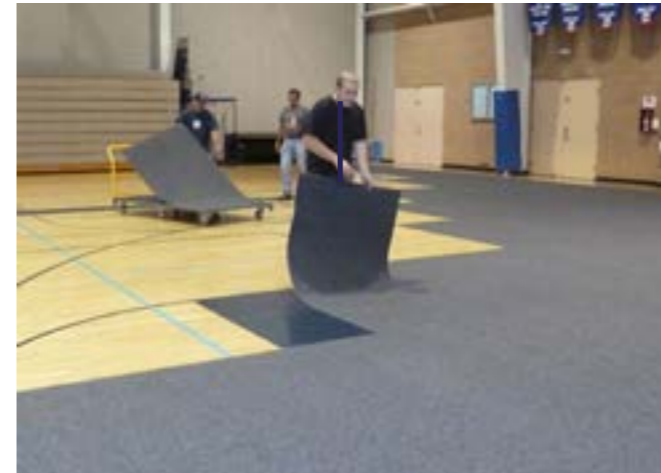

DYNAMIK Sports Floor Protection

Floor protection should be used to maintain the condition of your flooring, protecting it from any damage.

- Designed specifically for Sports Floors
- Superior Indentation Resistance
- Scuff-free, high-grip backing (no bitumen)
- Underfloor Heating Compatible
- Easy to transport & store with DYNAMIK trolley
- 200m² of Carpet Tiles per trolley
- No adhesive or tape required
- Available in a variety of colours
- Fast-Track delivery available
- Ambient Noise Reduction
- 500m² of Carpet Tiles installed by two people in less than an hour

DYNAMIK Giant Carpet Tiles

With our DYNAMIK Giant Carpet Tiles, the aesthetics of your hall will be enhanced, making the space far more functional for occasions such as non-sporting social events, during examination periods when desks and chairs are used in the hall. As some schools are only fortunate to have one hall, DYNAMIK Giant Carpet Tiles allow them to have the flexibility of using their hall for a different purpose.

The combination of a high density wear layer and our new polymer backing, offers exceptional protection and does not leave bitumen residue or scuff marks on your existing surface.

Installation

The DYNAMIK Giant Carpet Tiles are easy to install they simply sit neatly alongside each other. With 2 people 500m² of carpet tiles can be laid in less than an hour. Installation could not be made easier by using our specialised DYNAMIK trolley, designed to both transport and store the tiles.

Step 2: Position the Tiles onto the Floor

A Selection of DYNAMIK's Carpet Tile Clients