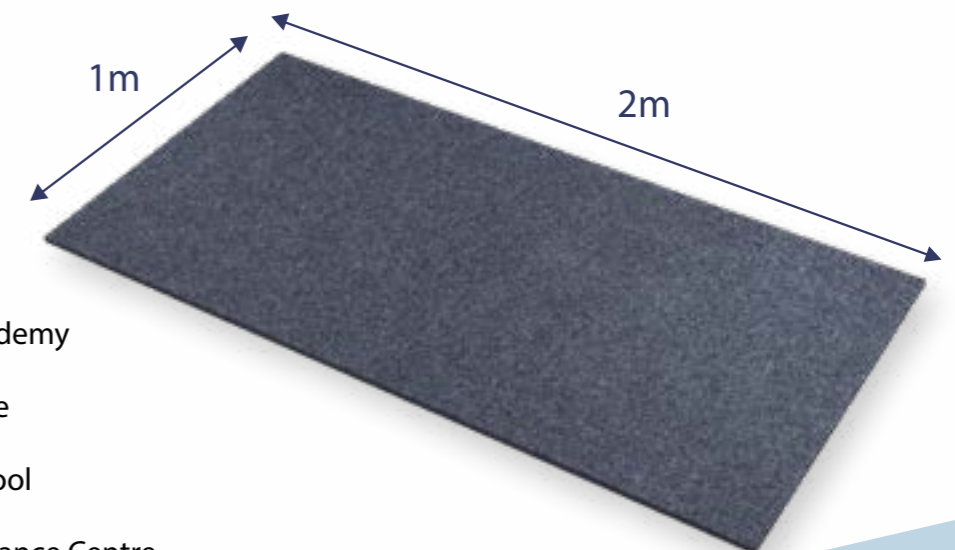

DYNAMIK Giant Carpet Tiles

Oceanic Blue

Charcoal Grey

With our DYNAMIK Giant Carpet Tiles, the aesthetics of your hall will be enhanced, making the space far more functional for occasions such as non-sporting social events, during examination periods when desks and chairs are used in the hall. As some schools are only fortunate to have one hall, DYNAMIK Giant Carpet Tiles allow them to have the flexibility of using their hall for a different purpose.

The combination of a high density wear layer and our new polymer backing, offers exceptional protection and does not leave bitumen residue or scuff marks on your existing surface.

Installation

The DYNAMIK Giant Carpet Tiles are easy to install they simply sit neatly alongside each other. With 2 people 500m² of carpet tiles can be laid in less than an hour. Installation could not be made easier by using our specialised DYNAMIK trolley, designed to both transport and store the tiles.

Step 1: Transport the Tiles

Step 2: Position the Tiles onto the Floor

A Selection of DYNAMIK's Carpet Tile Clients

- Hartpury College
- Newbold College
- Brighton College
- The John Leckie Academy
- The German School
- Staffordshire University Academy
- University of Gloucestershire
- The Manor Preparatory School
- National Basketball Performance Centre