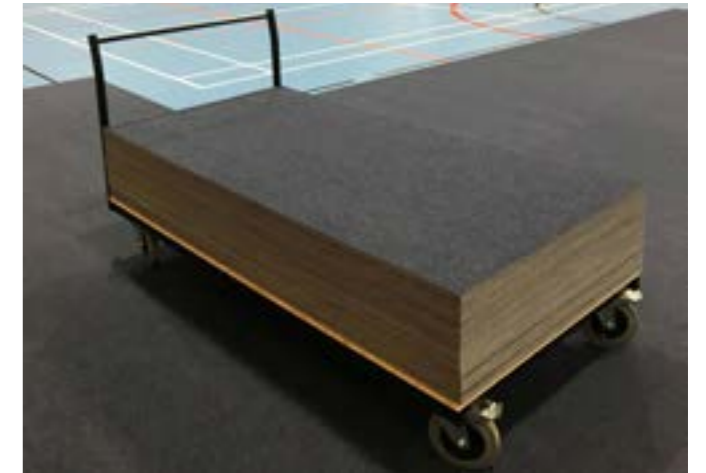

DYNAMIK Giant Carpet Tiles

Oceanic Blue

Charcoal Grey

With our DYNAMIK Giant Carpet Tiles, the aesthetics of your hall will be enhanced, making the space far more functional for occasions such as non-sporting social events, during examination periods when desks and chairs are used in the hall. As some schools are only fortunate to have one hall, DYNAMIK Giant Carpet Tiles allow them to have the flexibility of using their hall for a different purpose.

The combination of a high density wear layer and our new polymer backing, offers exceptional protection and does not leave bitumen residue or scuff marks on your existing surface.

Installation

The DYNAMIK Giant Carpet Tiles are easy to install they simply sit neatly alongside each other. With 2 people 500m² of carpet tiles can be laid in less than an hour. Installation could not be made easier by using our specialised DYNAMIK trolley, designed to both transport and store the tiles.

Step 1: Transport the Tiles

Step 2: Position the Tiles onto the Floor

A Selection of DYNAMIK's Carpet Tile Clients

- Hartpury College
- Newbold College
- Brighton College
- The John Leckie Academy
- The German School
- Staffordshire University Academy
- University of Gloucestershire
- The Manor Preparatory School
- National Basketball Performance Centre