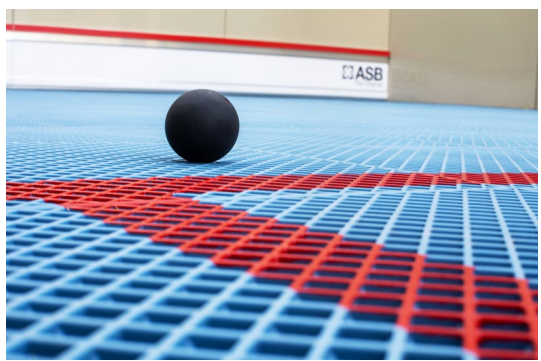

ASB OutdoorSquashCourt

Specification sheet

ASB has a proven long history and experience with squash court production and installation. Furthermore, ASB has gained extensive knowledge from the many outdoor ShowGlassCourt setups done in the course of the company's history. From this background ASB has developed a new type of squash court for the outdoor use. The aim is to offer more people access to squash courts and to recruit new squash players as well as to create more awareness of our great sport.

HOW DOES IT WORK?

Usually, squash is played in squash or leisure centres, schools, universities, or at other squash related venues. But is the unusual possible? What about playing squash outdoors? This is possible, but it needs the right venue and appropriate material to build a court that can withstand all outdoor conditions such as the weather as well as many other influences that every publicly accessible installation faces. Bringing squash outdoors and making it more accessible and visible will give the sport a better image and more attention.

ADVANTAGES

- Minimal maintenance
- Fast installation
- The court can be moved from one location to the other
- Outdoor placement
- Simple site preparation
- Durability and resistance