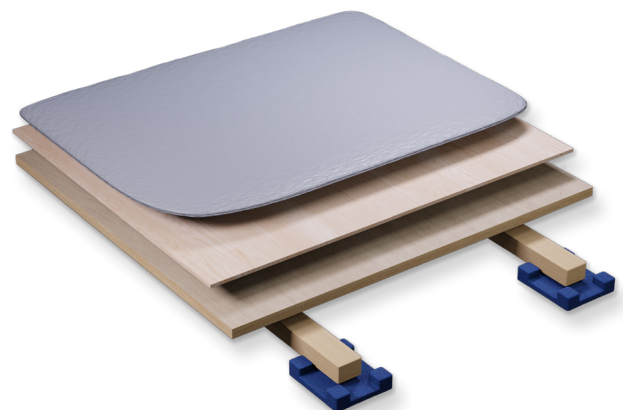

DYNAMIK Flexi-Beam Plus