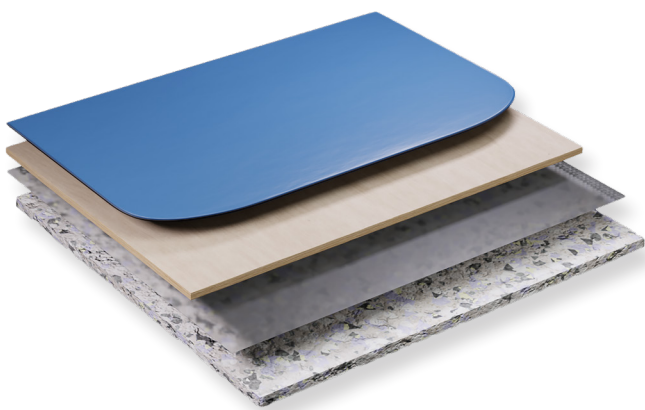

DYNAMIK Komfort Plus